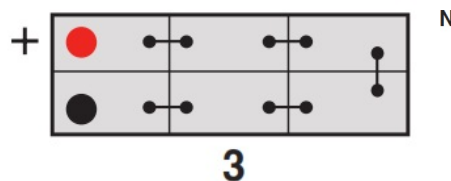

Mean Weight with Acid	46.4kg
-----------------------	--------

Container Features

Case Type	DIN B
Cell Layout	3
Hold Down	N
State of Charge Indicator	✓
Handles	✓
End Venting	✓
Semi-Traction Features	✓
Lid Type	SMF Double Lid

Technology

Flame Arrestor Technology	✓
Separator	Ca/Ca
Recommended Charge Rate	PE
	10A

Terminal Type

T1

Standard DIN Post

Positive Terminal

Negative Terminal

Cell Assembly Layout